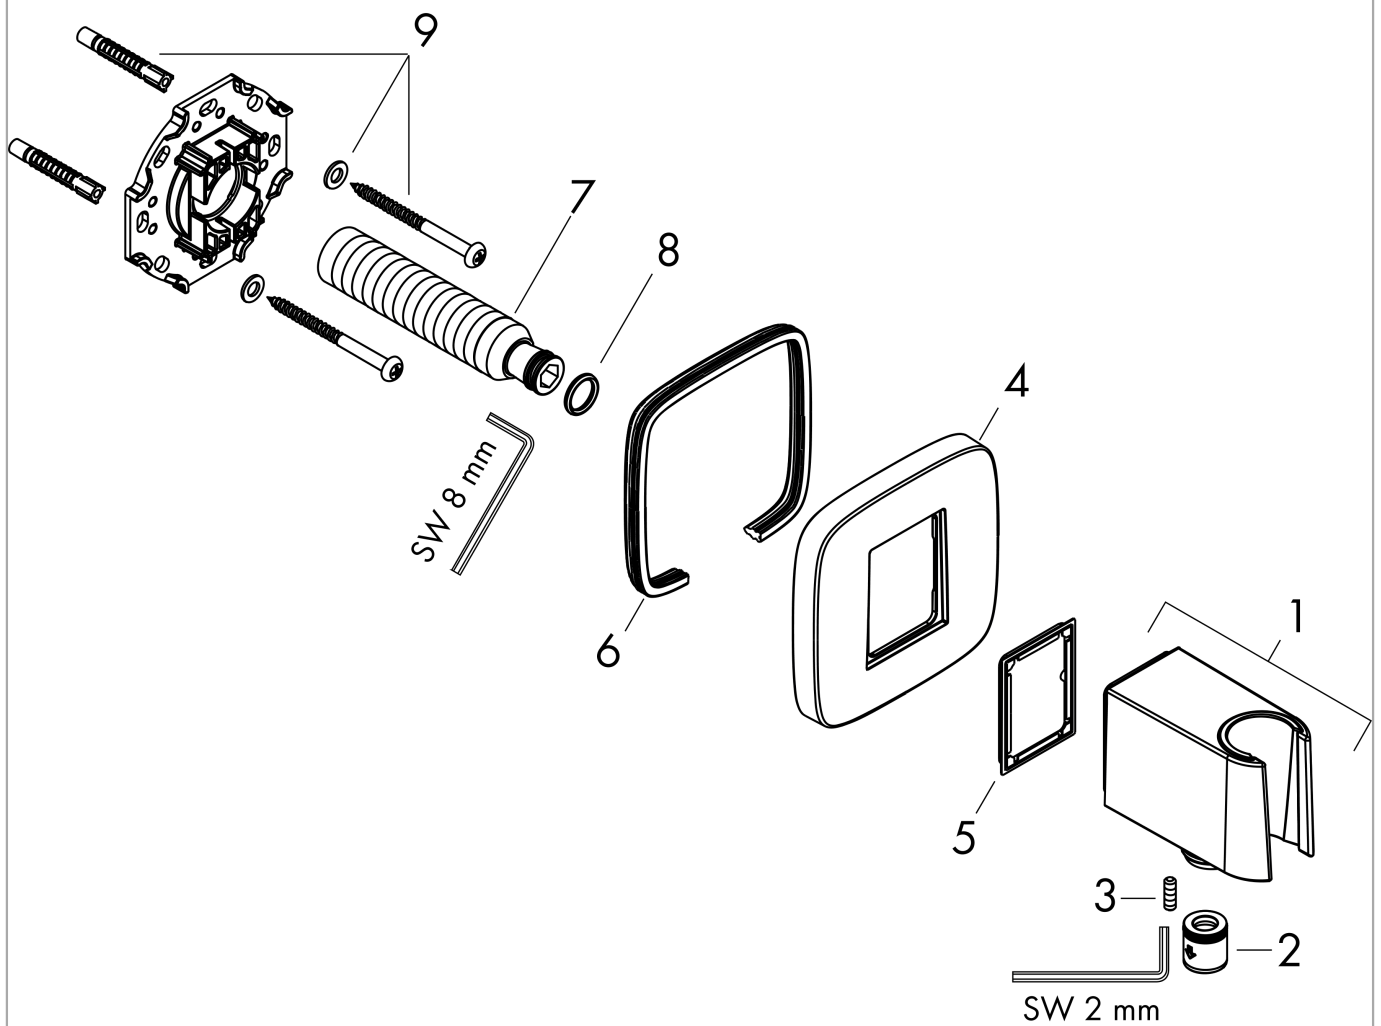

#### product features

- consists of: wall connector, escutcheon
- version: plastic housing with internal water supply made of plastic
- fixed holding position
- for all Hansgrohe hand showers
- for hoses with conical nut
- material: plastic
- with non-return valve
- connection type: G 1/2

### Scale drawing

**FixFit Q**  
**Wall outlet with shower holder**  
 Surfaces: **Polished Gold Optic**    Article Number: **26887990**

## Exploded Drawing

Year of production: >06/22

**FixFit Q**

**Wall outlet with shower holder**

Surfaces: **Polished Gold Optic**

Article Number: **26887990**

**Spare part list**

Year of production: >06/22