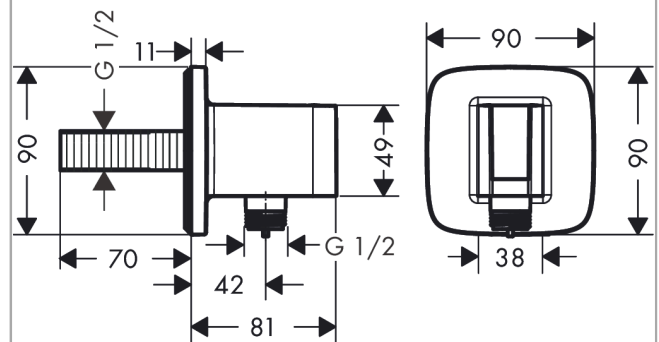

### Description

#### product features

- consists of: wall connector, escutcheon
- version: plastic housing with internal water supply made of plastic
- fixed holding position
- for all Hansgrohe hand showers
- for hoses with conical nut
- material: plastic
- with non-return valve
- connection type: G 1/2

### Scale drawing

**FixFit Q**  
**Wall outlet with shower holder**  
 Surfaces: **Polished Gold Optic**    Article Number: **26887990**